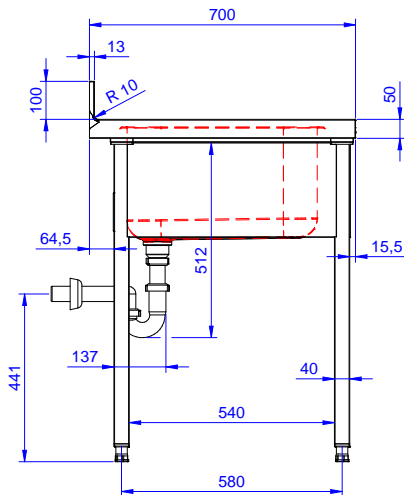

Sink Unit for Undercounter
Dishwasher with 1 bowl
W400xD500xH300mm and
right hand drainer, 1200mm

Short Form Specification

Item No. _____

Made from 304 AISI stainless steel. The 50mm high worktop in 304 AISI stainless steel, 1mm in thickness, is sound-deadened and has an overflow rim and welded corners. Integral rear upstand, h=100mm, with 10mm radius. Allround apron. Square section legs 40x40mm on 1" height-adjustable feet (+/-20mm). Bowl W400xD500xH300mm with overflow pipe and 2" drain hole; right hand drainer. An undercounter dishwasher can be placed under the drainer.

Optional Accessories

- Set of 4 wheels (2 with brake) PNC 855150
d. 100mm for tables and sinks
(total height on wheels= 993 mm)
- Elbow operated mixer tap with PNC 855322
spout 3/4", single hole
- Elbow operated mixer tap with PNC 855323
short spout 3/4", single hole
- Foot operated mixer tap (hot PNC 855328
and cold) with spout 3/4"
- Floor fastening kit for 2 square PNC 865386
legs
- Single plastic drain syphon 2 PNC 895313
" for Sinks

APPROVAL: _____

Experience the Excellence
www.electroluxprofessional.com

Front

Side

Top

Key Information:

External dimensions, Width:	1200 mm
133191 (NSBD1217R)	1200 mm
External dimensions, Depth:	700 mm
External dimensions, Height:	1000 mm
Upstand Dimensions, Height:	100 mm
Upstand Dimensions, Depth:	13 mm
Upstand Dimensions, Radius:	R=10
Bowls number	1
Bowl dimensions	400x500xH320
Net weight:	32.3 kg