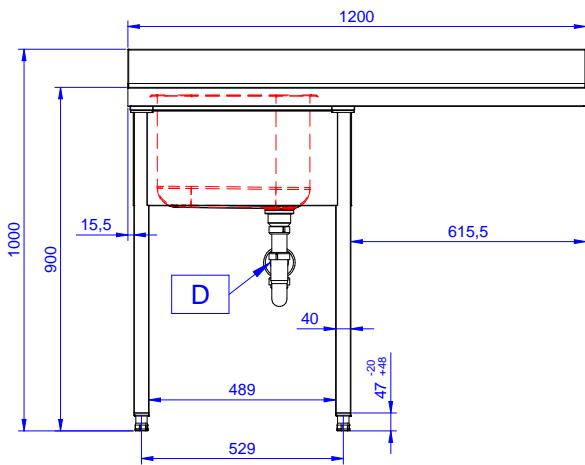

Sink Unit for Undercounter
Dishwasher with 1 bowl
W400xD500xH300mm and
right hand drainer, 1200mm

Short Form Specification

Item No. _____

Made from 304 AISI stainless steel. The 50mm high worktop in 304 AISI stainless steel, 1mm in thickness, is sound-deadened and has an overflow rim and welded corners. Integral rear upstand, h=100mm, with 10mm radius. Allround apron. Square section legs 40x40mm on 1" height-adjustable feet (+/-20mm). Bowl W400xD500xH300mm with overflow pipe and 2" drain hole; right hand drainer. An undercounter dishwasher can be placed under the drainer.

Optional Accessories

- Set of 4 wheels (2 with brake) PNC 855150
d. 100mm for tables and sinks
(total height on wheels= 993 mm)
- Elbow operated mixer tap with PNC 855322
spout 3/4", single hole
- Elbow operated mixer tap with PNC 855323
short spout 3/4", single hole
- Foot operated mixer tap (hot PNC 855328
and cold) with spout 3/4"
- Floor fastening kit for 2 square PNC 865386
legs
- Single plastic drain syphon 2 PNC 895313
" for Sinks

APPROVAL: _____

Experience the Excellence
www.electroluxprofessional.com

Front

Side

Top

Key Information:

External dimensions, Width:	1200 mm
133191 (NSBD1217R)	1200 mm
External dimensions, Depth:	700 mm
External dimensions, Height:	1000 mm
Upstand Dimensions, Height:	100 mm
Upstand Dimensions, Depth:	13 mm
Upstand Dimensions, Radius:	R=10
Bowls number	1
Bowl dimensions	400x500xH320
Net weight:	32.3 kg